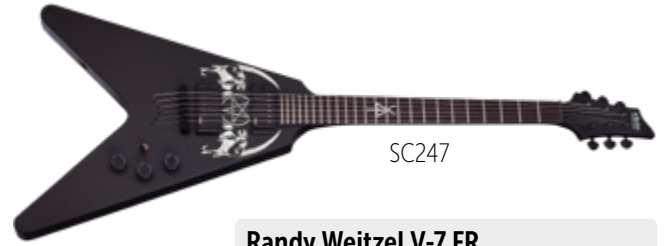

SIGNATURE

Tommy Victor Devil FR

- Body: Mahogany
- Neck: Mahogany, Set-Neck
- Fretboard: Ebony
- Pickups: EMG 81 / EMG 85
- Bridge: Floyd Rose

NEU

SC247

Randy Weitzel V-7 FR

- Body: Mahogany
- Neck: Mahogany, Set-Neck w/Ultra Access
- Fretboard: Ebony
- Pickups: EMG 707 / EMG 85-7
- Bridge: Floyd Rose

Order No.	Description	BAR-Code	SRP/€
SC379	Kenny Hickey Solo-6 EX, Green	4135643	1.899,00
SC221	Kenny Hickey C-1 EX S, Green	5124214	1.739,00
SC229	Kenny Hickey C-1 EX LH, Green	6127786	1.789,00
SC224	Tommy Victor Devil FR, Satin Black	3135643	1.899,00
SC275	Jake Pitts E-1 FR S, Trans Black Burst	4142786	1.999,00
SC2952	Jake Pitts E-1 FR S, Satin Black Open Pore NEW	7178500	2.499,00
SC276	Jinx Recluse, Satin Black	8124929	1.749,00
SC334	Chris Howorth V-7, Satin Black	8114214	1.599,00
SC335	Randy Weitzel V-7 FR, Satin White	8135643	1.899,00
SC247	Sin Quirin V-1, Satin Black	7103500	1.449,00
SC359	Nikki Stringfield A-6 FR S, Maiden Mist	8159214	2.229,00