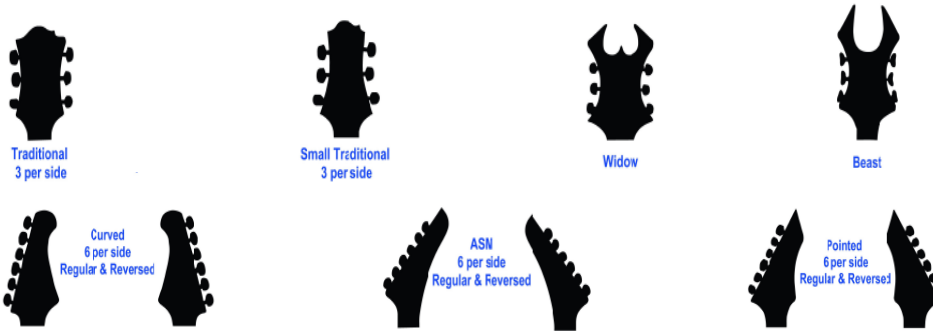

Headstocks